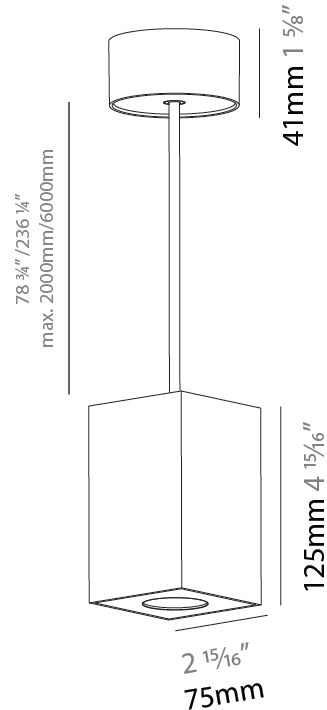

GENERAL

Series: Oiko Pro Round
Partner: Prolicht
Division: Architectural
Installation: Suspension
Product Type: Pendant
Mounting Location: Ceiling
Light Distribution: Direct

PHYSICAL

Shape: Square
Length (mm): 75
Length (in): 2 ¹⁵/₁₆
Width (mm): 75
Width (in): 2 ¹⁵/₁₆
Height (mm): 125
Height (in): 4 ¹⁵/₁₆
Weight (kg): 0.81
Fixture Finish: SSR / BKV / CWI / CRY / HAB / UFT / ITA / RUA / FTG / MYG / LOD / PUS / FRO / FUP / KIA / POP / BLS / SPG / MEY / GOH / CHC / COM / ABZ / JAG / OBR / MOS / ROR
Fixture Material: Metal
Cable Details: 2000mm / 6000mm Cable - Options : Transparent, Black, White, Red, Orange

ELECTRICAL

Lamp Type: LED (Zhaga Standard)
Input Wattage (W): 13.7
Dimming: Tri-Mode (Non-Dimming and Phase Dimming (120Vac only) and 0-10V Dimming)
Driver Included: No
Driver Location: Remote
Driver Type: Constant Current - Universal
Driver Class: Class 2
Input Voltage (V): 120 - 277
Constant Current (MA): 350

LED

Color Temperature (°K): 2700 / 3000 / 3500 / 4000
Max. Delivered Lumen (lm): 954 / 1028 / 1088 / 1091
Nominal Lumen (lm): 1246 / 1342 / 1396 / 1424
CRI: >90 CRI
Lamp Life (hrs): 50000

OPTICAL

Reflector°: 14
Adjustability: Fixed

RATINGS AND CERTIFICATIONS

Certified By: Certified for North American Standards
IP rating: IP20