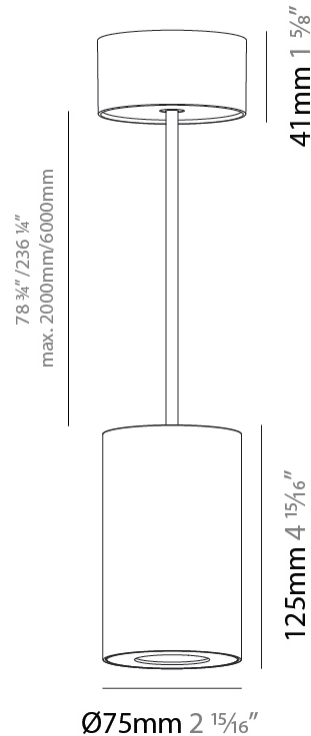

GENERAL

Series: Oiko Pro Round
Partner: Prolicht
Division: Architectural
Installation: Suspension
Product Type: Pendant
Mounting Location: Ceiling
Light Distribution: Direct

PHYSICAL

Shape: Cylinder
Diameter (mm): 75
Diameter (in): 2 ¹⁵/₁₆
Height (mm): 125
Height (in): 4 ¹⁵/₁₆
Weight (kg): 0.81
Fixture Finish: SSR / BKV / CWI / CRY / HAB / UFT / ITA / RUA / FTG / MYG / LOD / PUS / FRO / FUP / KIA / POP / BLS / SPG / MEY / GOH / CHC / COM / ABZ / JAG / OBR / MOS / ROR
Fixture Material: Metal
Cable Details: 2000mm / 6000mm Cable - Options : Transparent, Black, White, Red, Orange

ELECTRICAL

Lamp Type: LED (Zhaga Standard)
Input Wattage (W): 13.7
Dimming: Tri-Mode (Non-Dimming and Phase Dimming (120Vac only) and 0-10V Dimming)
Driver Included: No
Driver Location: Remote
Driver Type: Constant Current - Universal
Driver Class: Class 2
Input Voltage (V): 120 - 277
Constant Current (MA): 350

LED

Color Temperature (°K): 2700 / 3000 / 3500 / 4000
Max. Delivered Lumen (lm): 954 / 1028 / 1088 / 1091
Nominal Lumen (lm): 1246 / 1342 / 1396 / 1424
CRI: >90 CRI
Lamp Life (hrs): 50000

OPTICAL

Reflector°: 14
Adjustability: Fixed

RATINGS AND CERTIFICATIONS

Certified By: Certified for North American Standards
IP rating: IP20