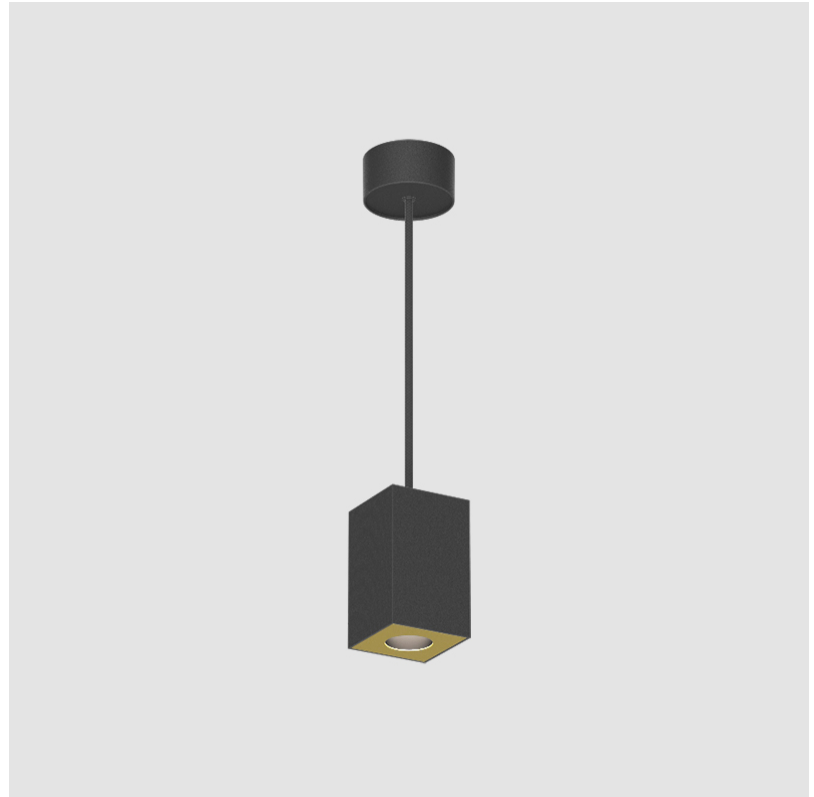

GENERAL

Series: Oiko Pro Round
Partner: Prolicht
Division: Architectural
Installation: Suspension
Product Type: Pendant
Mounting Location: Ceiling
Light Distribution: Direct

PHYSICAL

Shape: Square
Length (mm): 75
Length (in): 2 ¹⁵/₁₆
Width (mm): 75
Width (in): 2 ¹⁵/₁₆
Height (mm): 125
Height (in): 4 ¹⁵/₁₆
Weight (kg): 0.81
Fixture Finish: SSR / BKV / CWI / CRY / HAB / UFT / ITA / RUA / FTG / MYG / LOD / PUS / FRO / FUP / KIA / POP / BLS / SPG / MEY / GOH / CHC / COM / ABZ / JAG / OBR / MOS / ROR
Fixture Material: Metal
Cable Details: 2000mm / 6000mm Cable - Options : Transparent, Black, White, Red, Orange

ELECTRICAL

Lamp Type: LED (Zhaga Standard)
Input Wattage (W): 13.7
Dimming: Tri-Mode (Non-Dimming and Phase Dimming (120Vac only) and 0-10V Dimming)
Driver Included: No
Driver Location: Remote
Driver Type: Constant Current - Universal
Driver Class: Class 2
Input Voltage (V): 120 - 277
Constant Current (MA): 350

LED

Color Temperature (°K): 2700 / 3000 / 3500 / 4000
Max. Delivered Lumen (lm): 954 / 1028 / 1088 / 1091
Nominal Lumen (lm): 1246 / 1342 / 1396 / 1424
CRI: >90 CRI
Lamp Life (hrs): 50000

OPTICAL

Reflector°: 14
Adjustability: Fixed

RATINGS AND CERTIFICATIONS

Certified By: Certified for North American Standards
IP rating: IP20